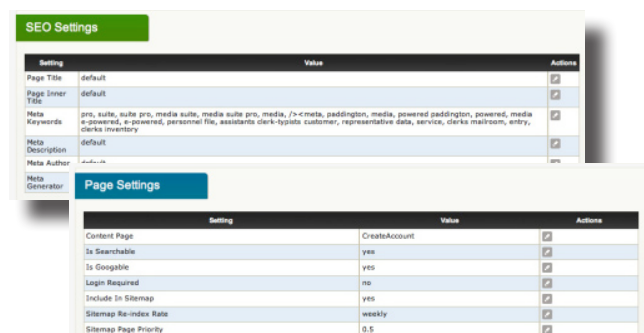

### Easy-to-Use Content Editor

- Cross-Browser, Cross-Platform WYSIWYG Editor
- Copy & Paste Straight from Word Documents
- Archive Content, Save & Upload Drafts
- HTML Code Access for Advanced Editors

### Search Engine Optimization (SEO)

- Designed to Enhance Relevance Score for each Page
- Auto Sitemap & Keyword Generator
- Submit Website to Major Search Engines
- Set Page Priority for Each Page