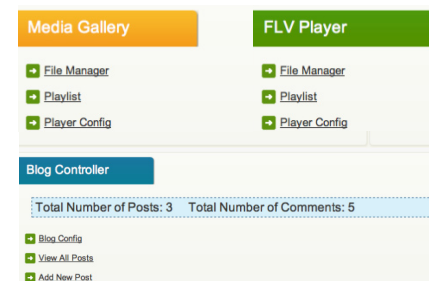

Accessible Plug Ins

- Flash Photo Gallery
- Video Player
- News/Blog Manager w/ RSS Feed
- Custom Applications